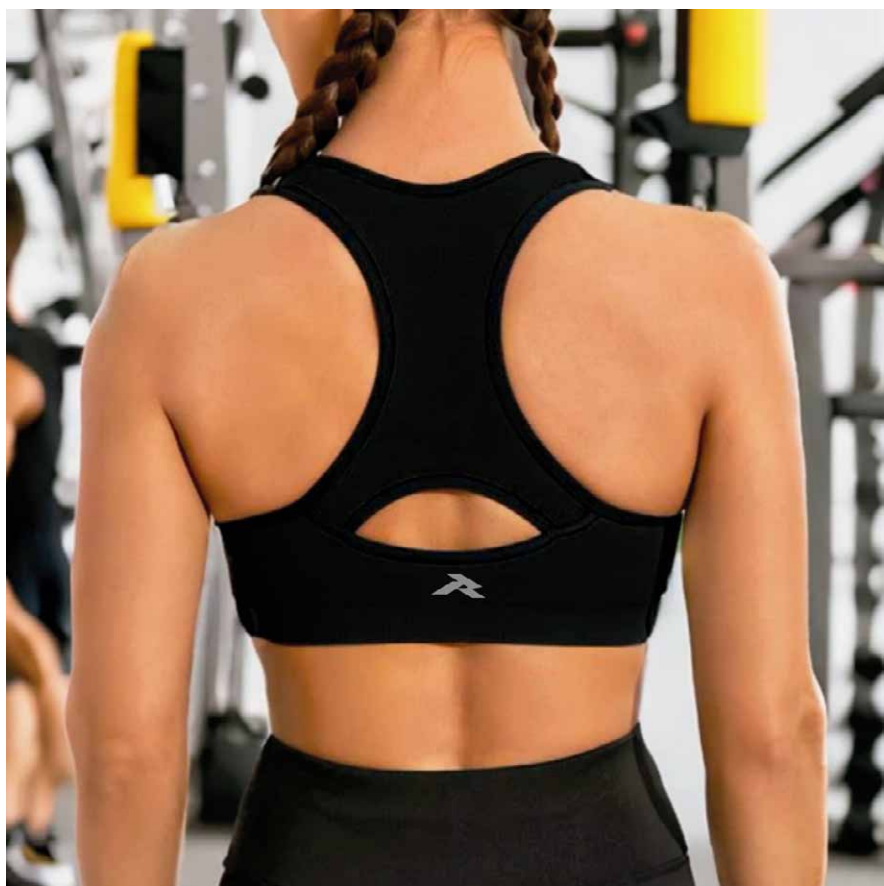

MATERIAL 87% POLYESTER 13% SPANDEX

REF R81GAM001

TALLA S M L XL

BRA BASIC

86% POLYESTER, 14% SPANDEX

COLORES BK

REF R33XAL12

TALLA XS S M L XL